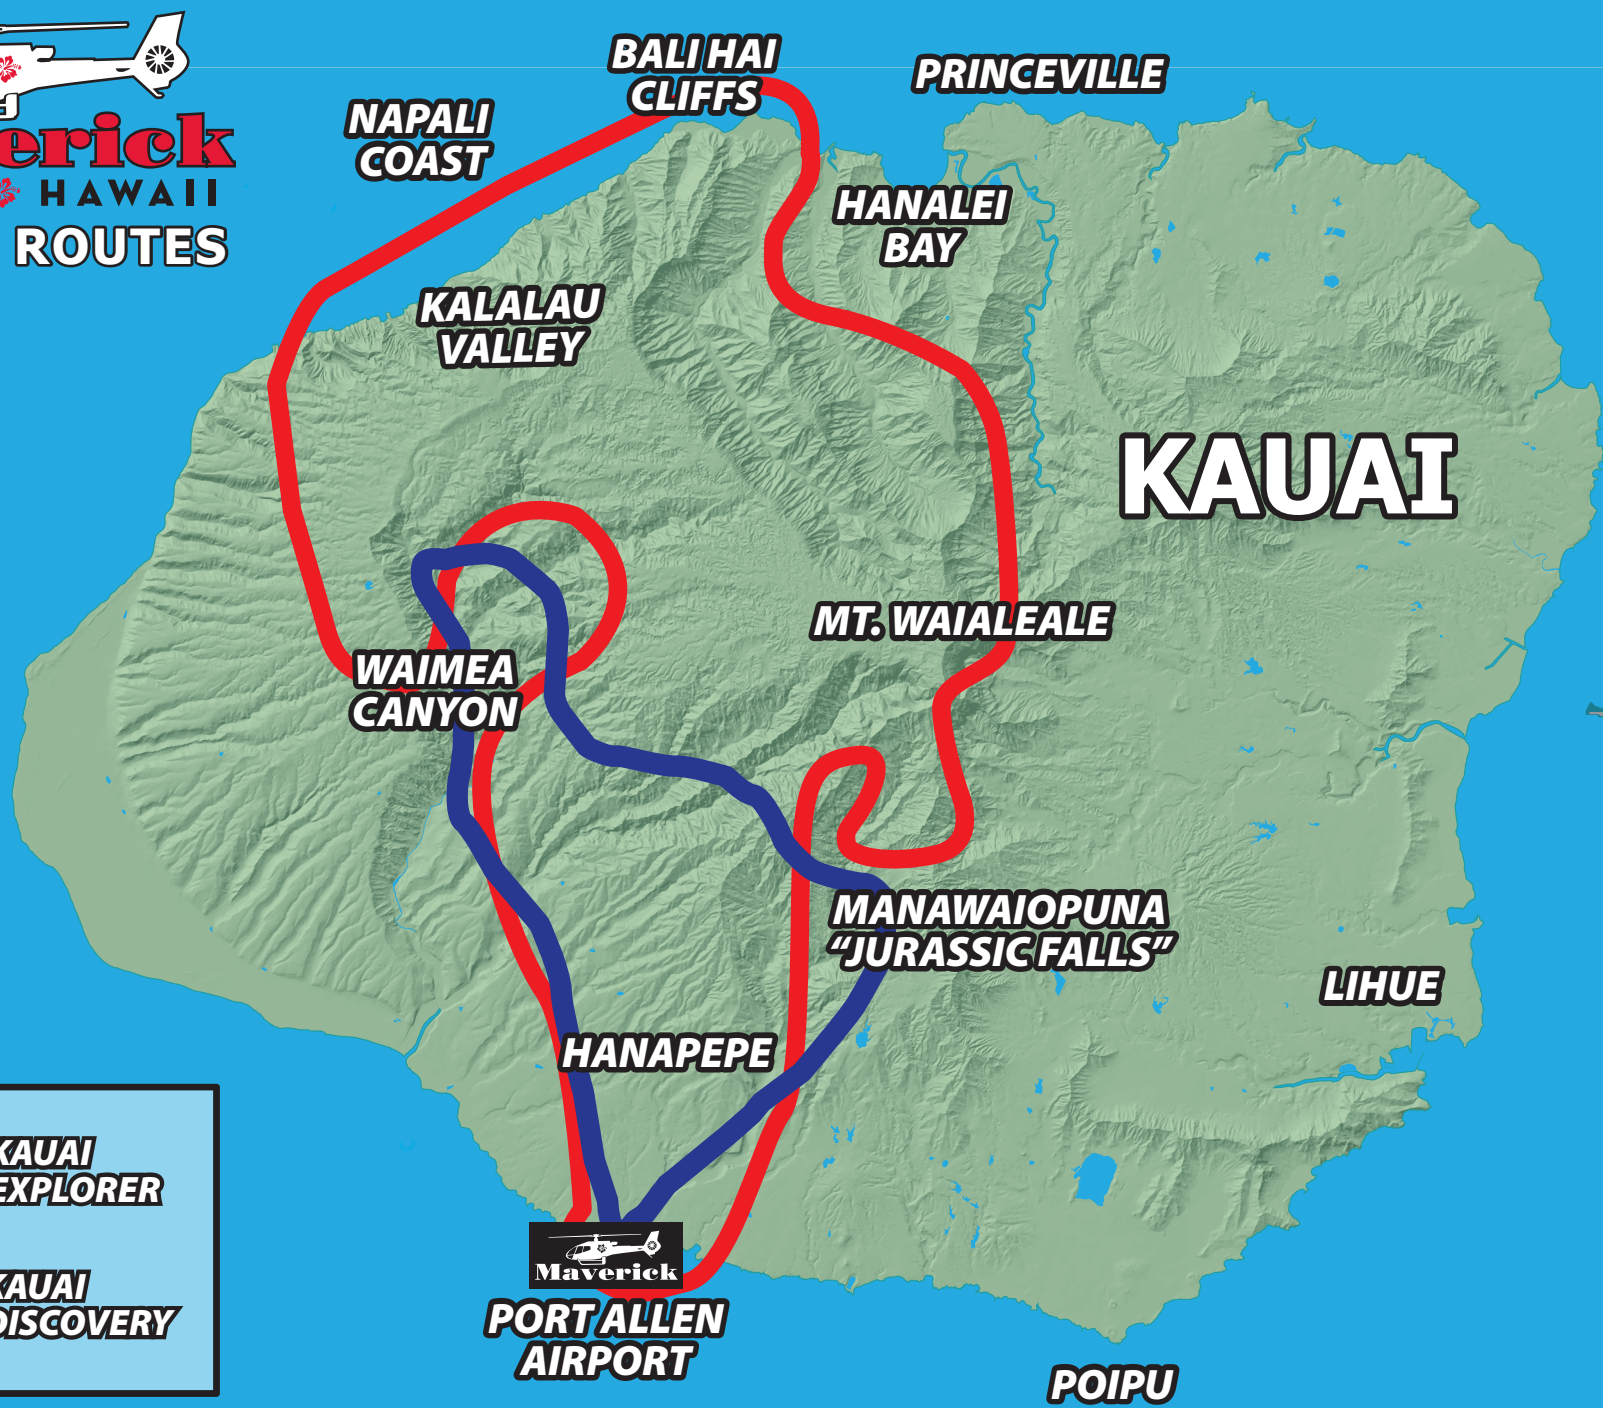

Maverick

KAUAI HAWAII

FLIGHT ROUTES

50 MINUTES <small>APPROXIMATE EXCURSION TIME</small>	KAUAI EXPLORER
25 MINUTES <small>APPROXIMATE EXCURSION TIME</small>	KAUAI DISCOVERY

PORT ALLEN AIRPORT