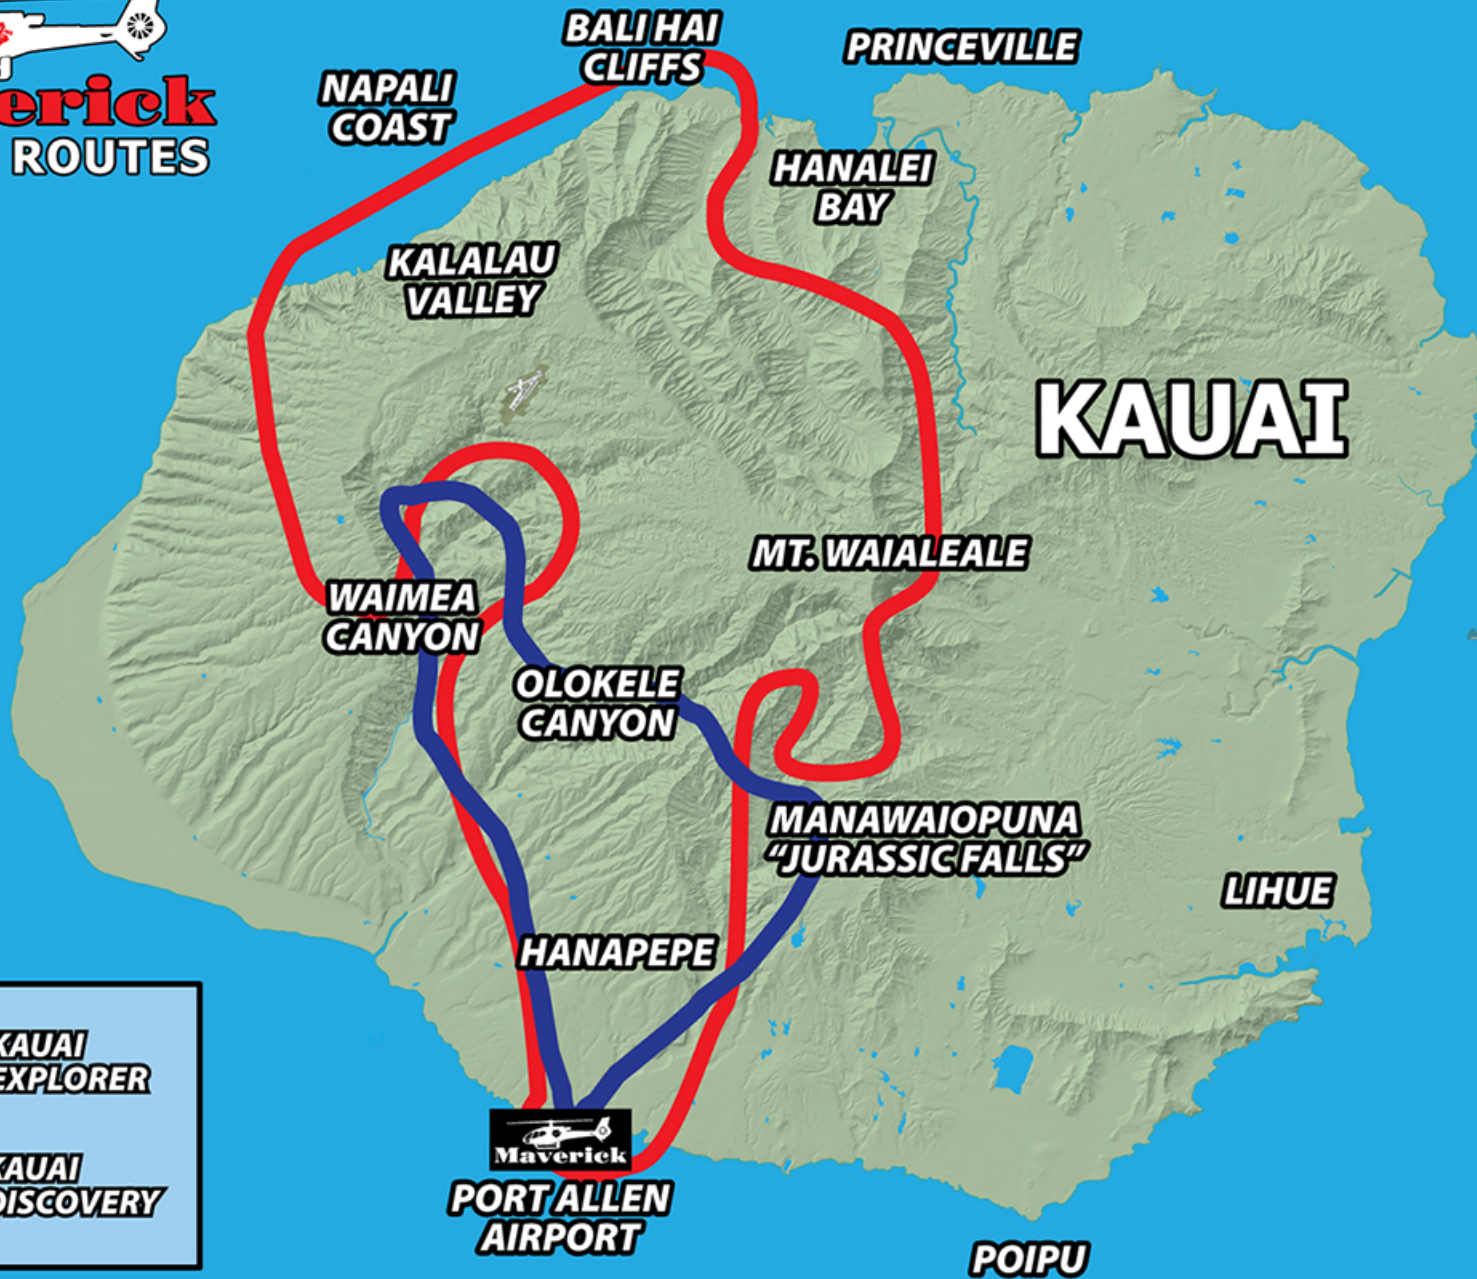

Maverick
FLIGHT ROUTES

50 MINUTES <small>APPROXIMATE EXCURSION TIME</small>	KAUAI EXPLORER
25 MINUTES <small>APPROXIMATE EXCURSION TIME</small>	KAUAI DISCOVERY